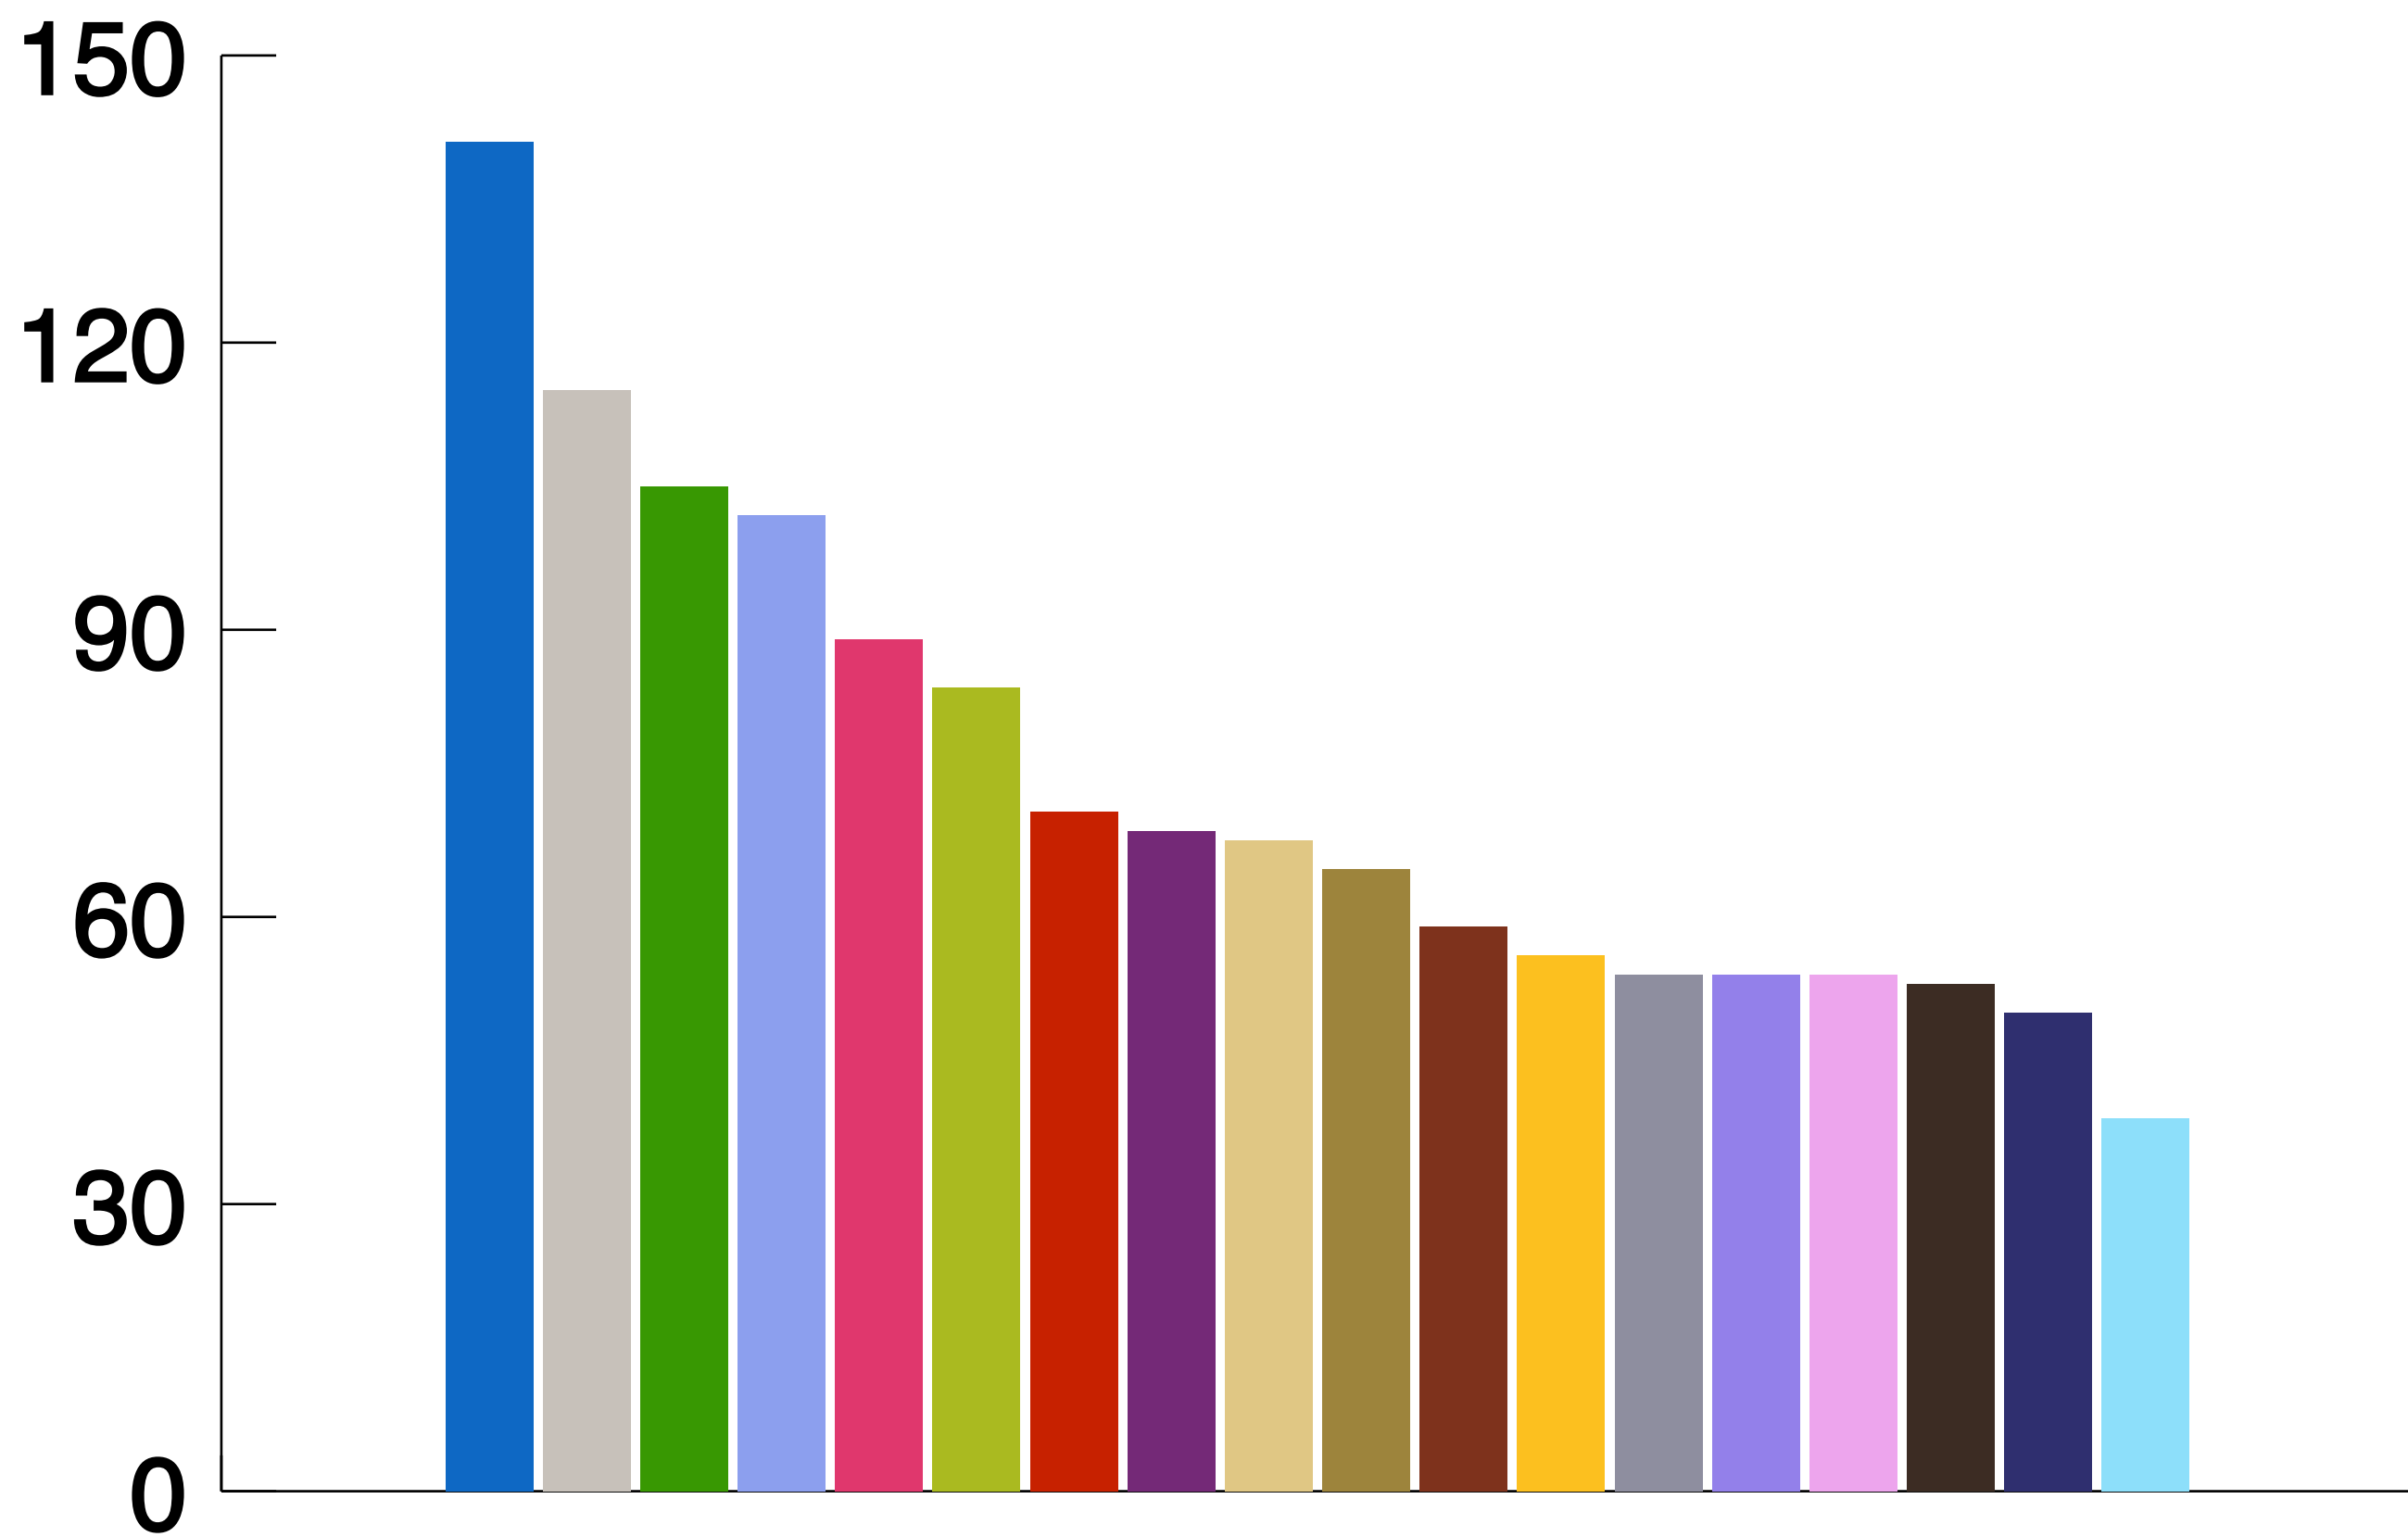

Number of Pokémons per type

Number of Pokémons per type

Pokemon Alternate forms

Amount of total Pokémons

Amount of new Pokémons added

Male/Female ratio of Combee

Male/Female ratio of Ralts

Tyranitar statistics

Amount of total Pokémons

Amount of new Pokémons added

Attack vs Defense stats, top 10 strongest Pokémon

Attack

Rayquaza statistics

Rayquaza statistics