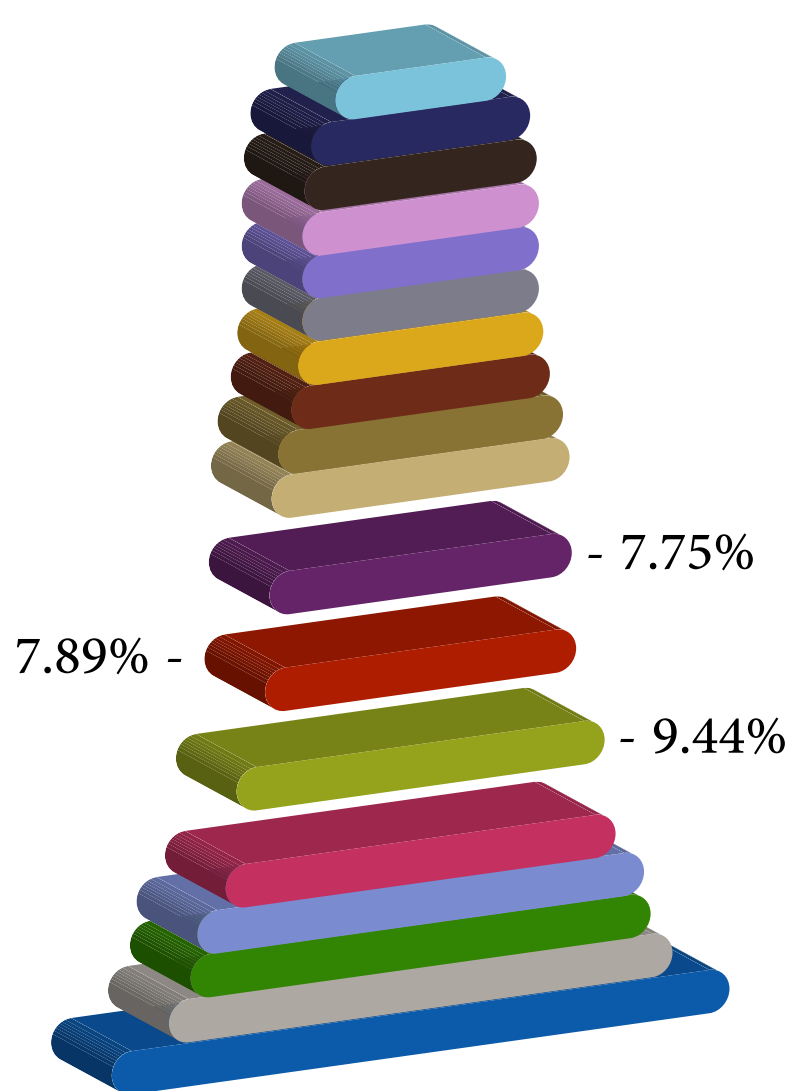

Number of Pokémons per type

Number of Pokémons per type

Pokemon Alternate forms

Amount of total Pokémons

Amount of new Pokémons added

Male/Female ratio of Combee

Male/Female ratio of Ralts

Tyranitar statistics

Amount of total Pokémons

Amount of new Pokémons added

Attack vs Defense stats, top 10 strongest Pokémon

Attack

Rayquaza statistics

Rayquaza statistics