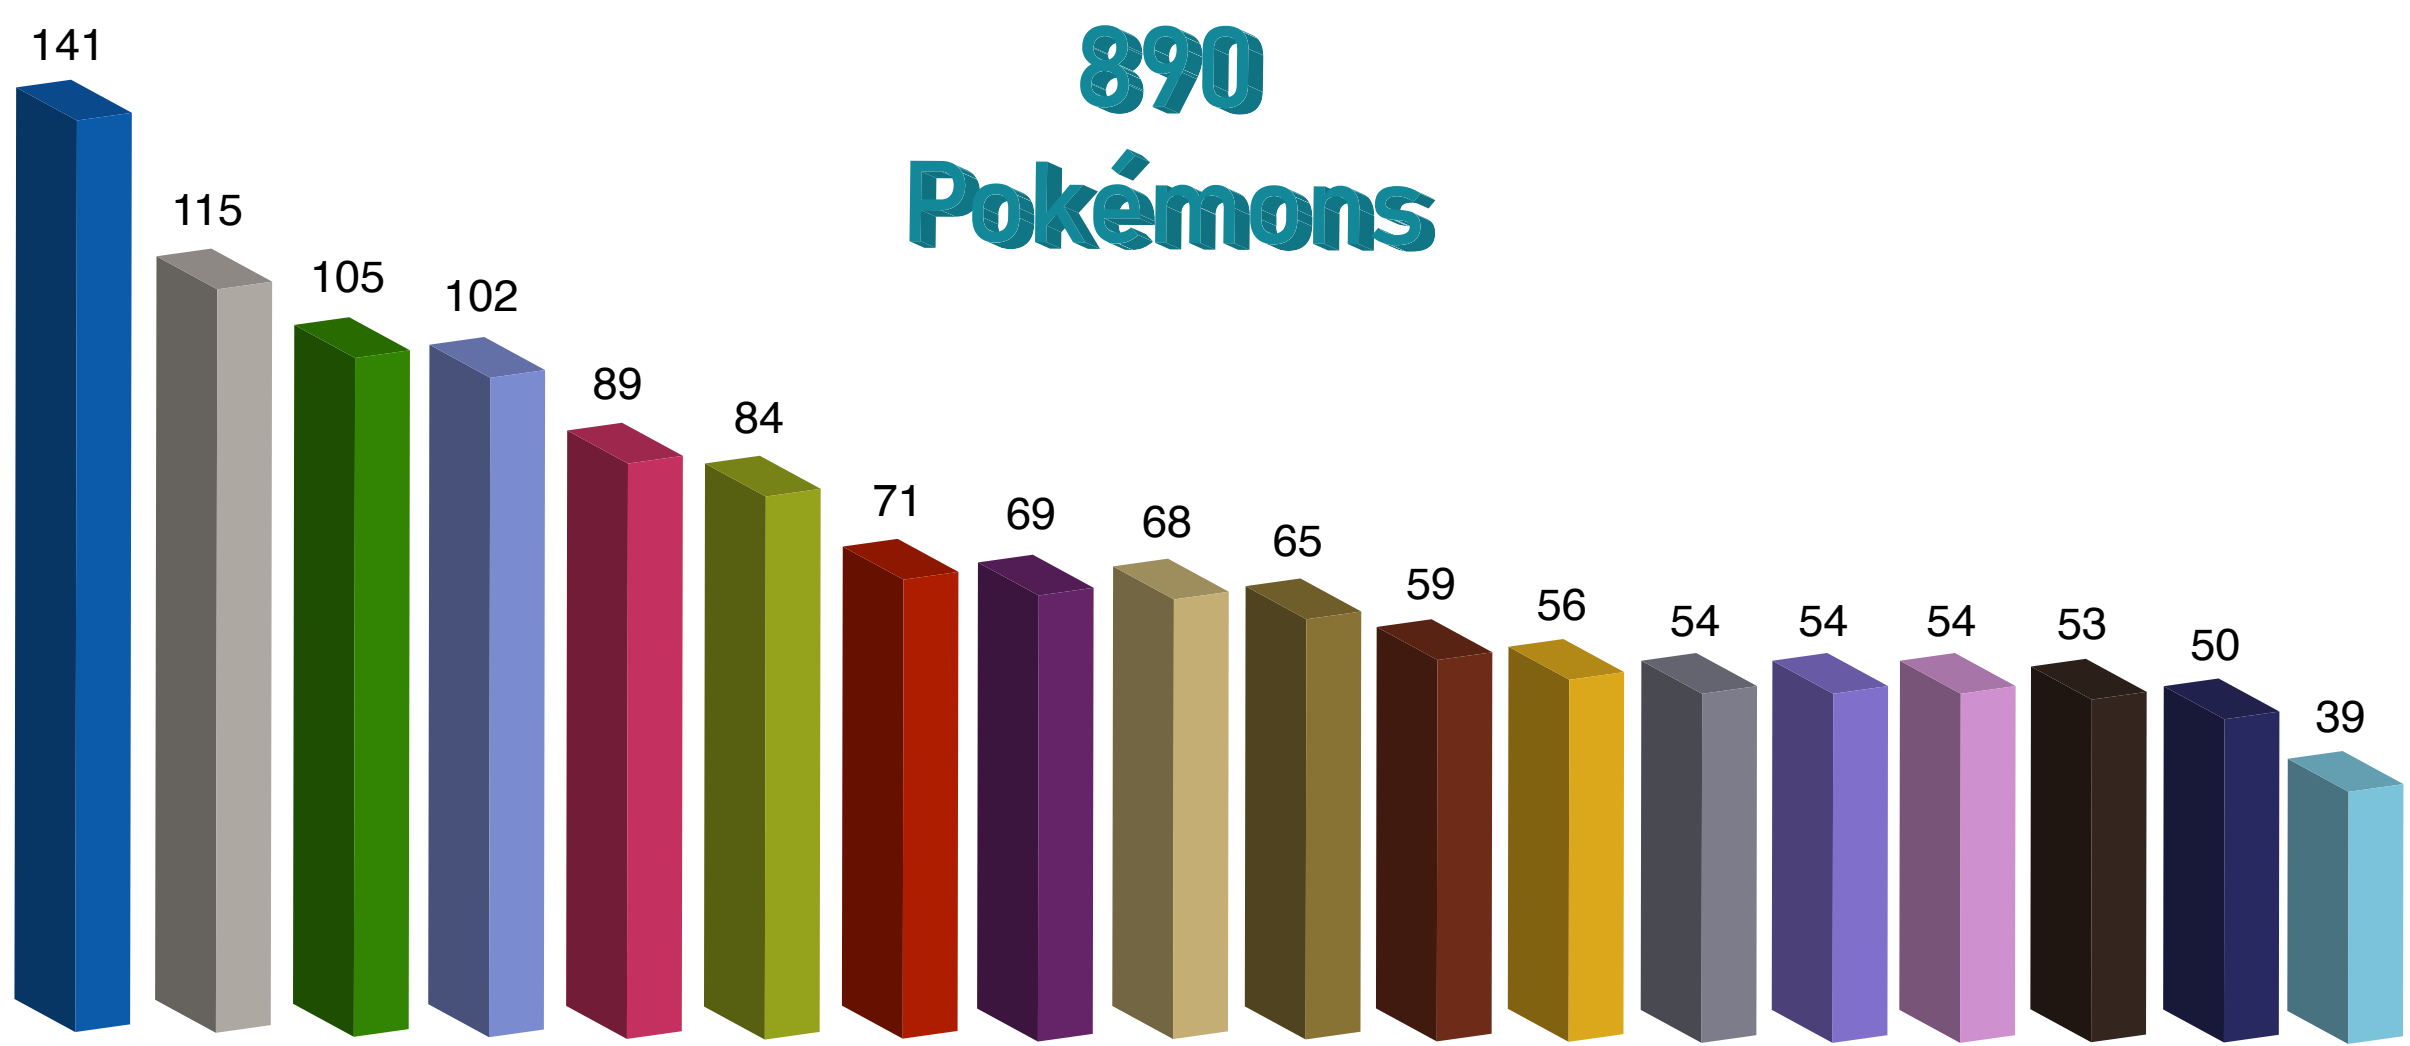

Number of Pokémons per type

Number of Pokémons per type

Pokemon Alternate forms

Amount of total Pokémons

Amount of new Pokémons added

Male/Female ratio of Combee

Male/Female ratio of Ralts

Tyranitar statistics

Amount of total Pokémons

Amount of new Pokémons added

Attack vs Defense stats, top 10 strongest Pokémon

Attack

Rayquaza statistics

Rayquaza statistics