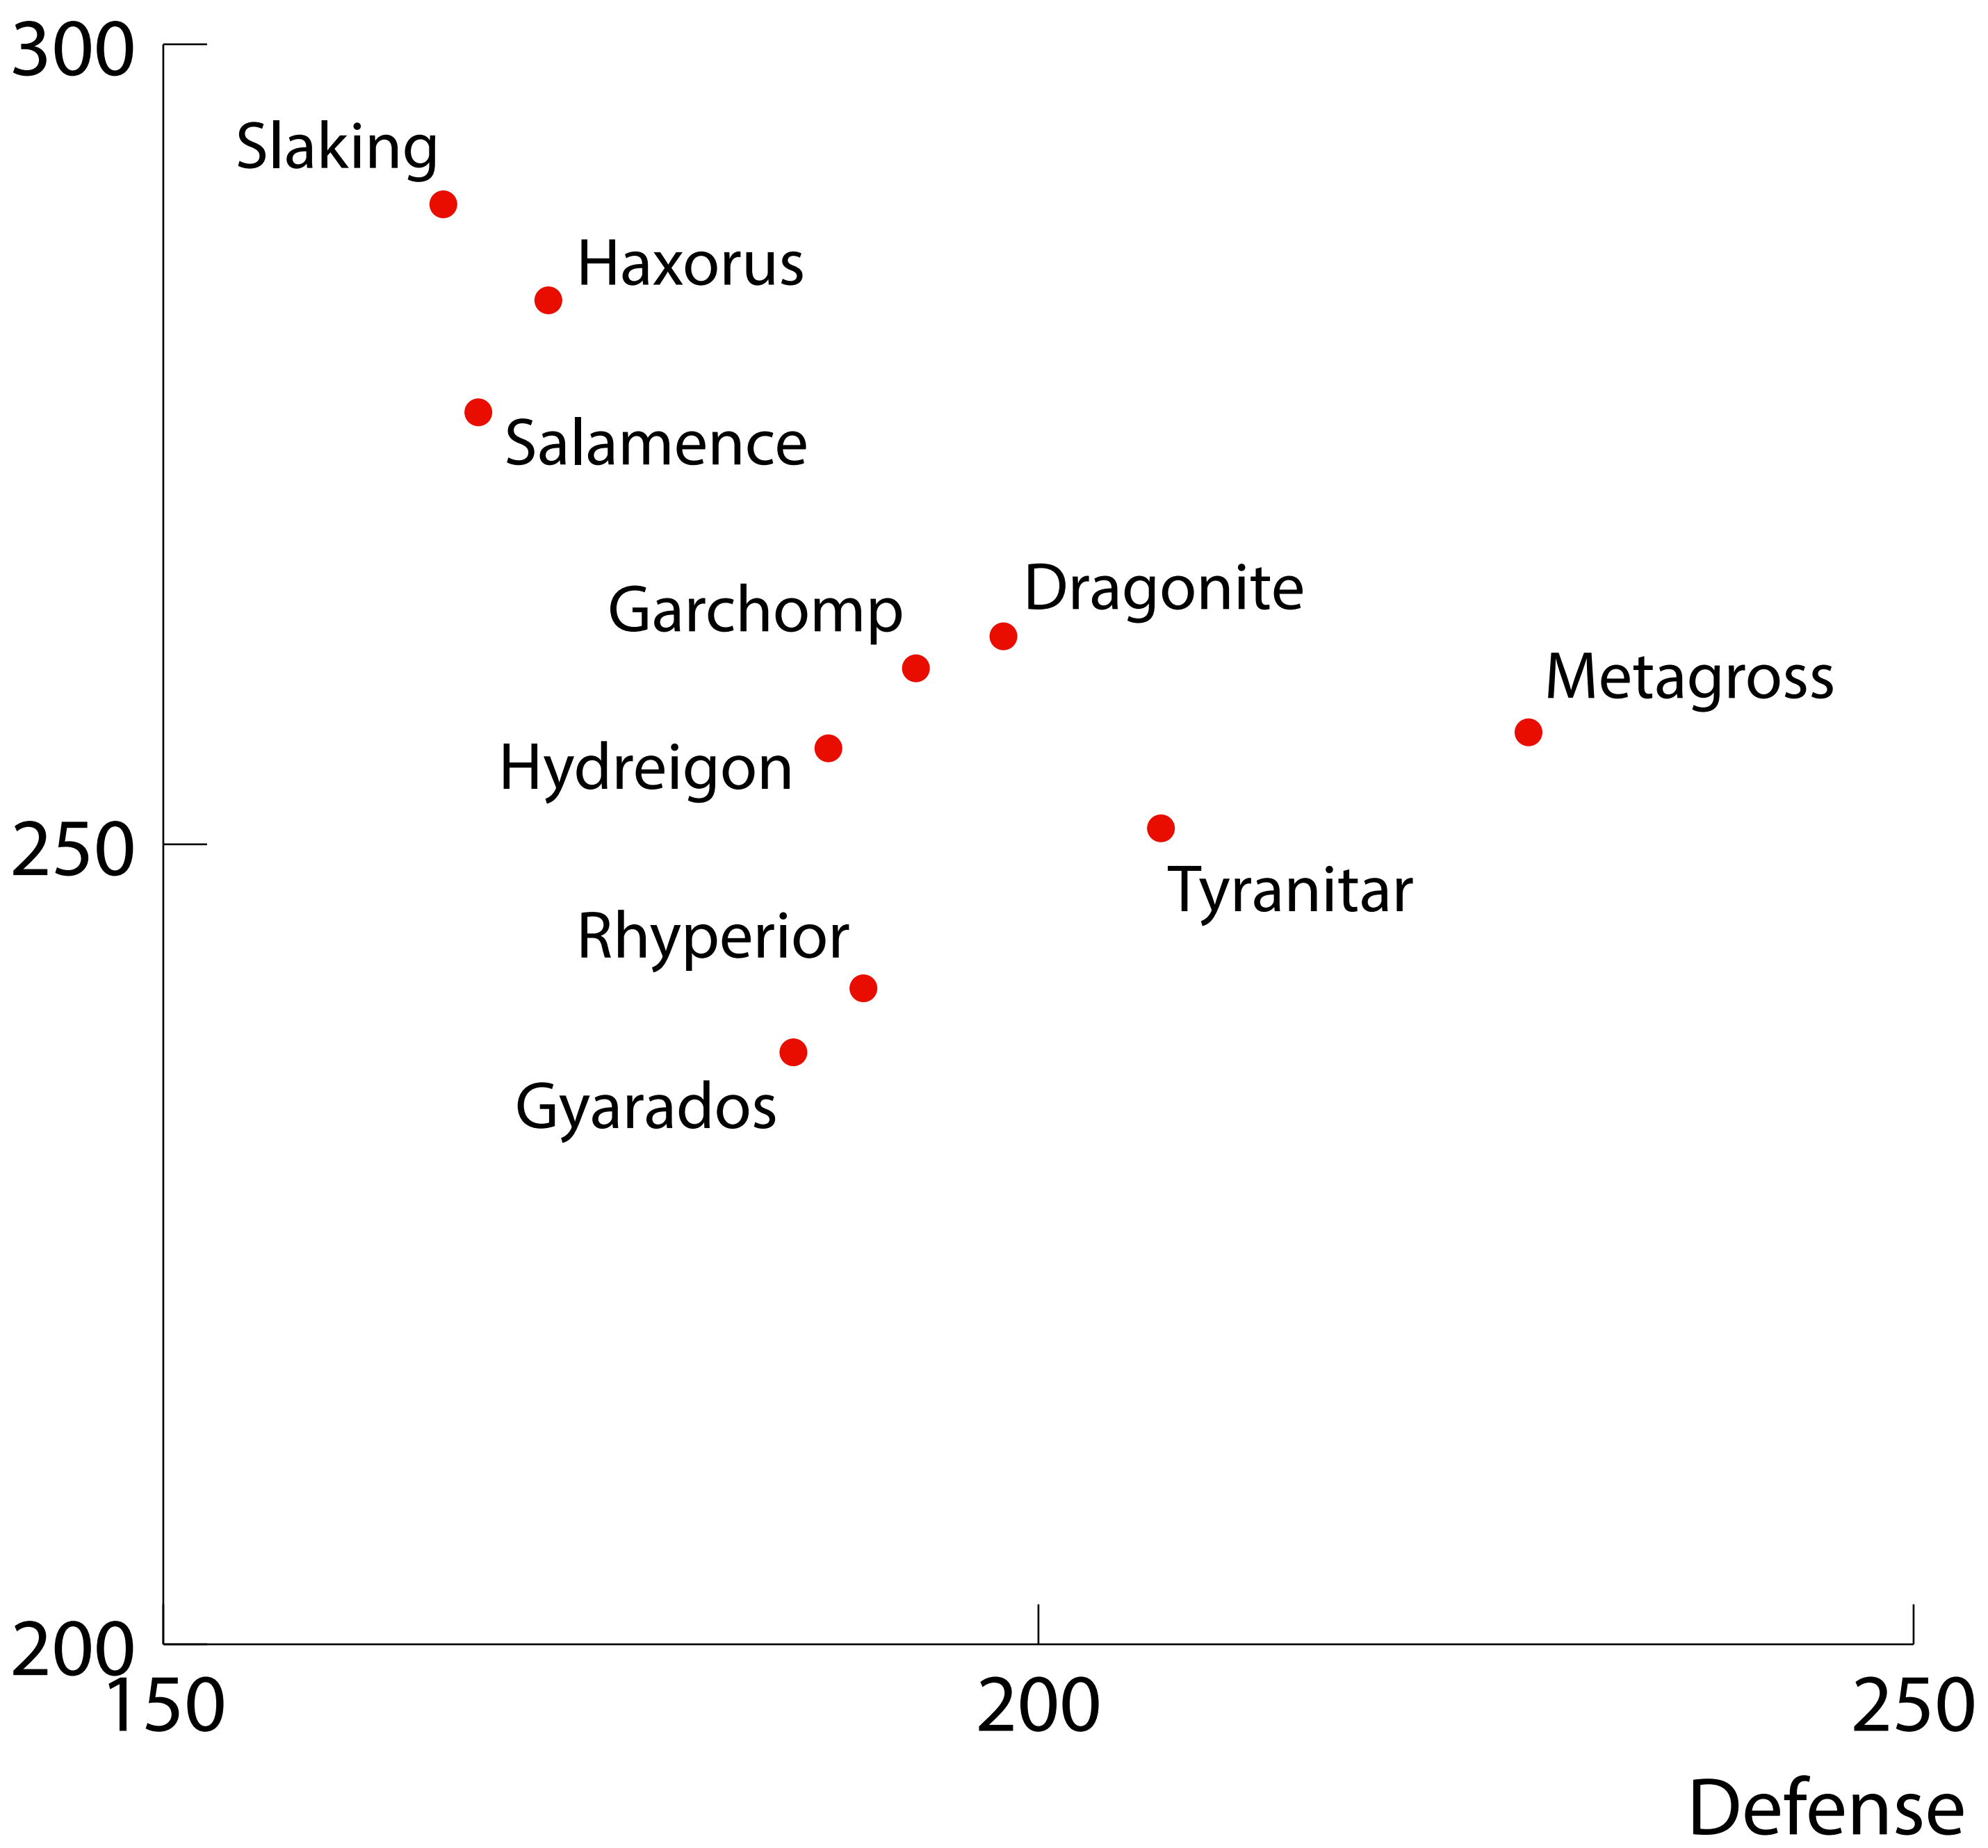

Number of Pokémons per type

Number of Pokémons per type

Pokemon Alternate forms

Amount of total Pokémons

Amount of new Pokémons added

Male/Female ratio of Combee

Male/Female ratio of Ralts

Tyranitar statistics

Amount of total Pokémons

Amount of new Pokémons added

Attack vs Defense stats, top 10 strongest Pokémon

Attack

Rayquaza statistics

Rayquaza statistics